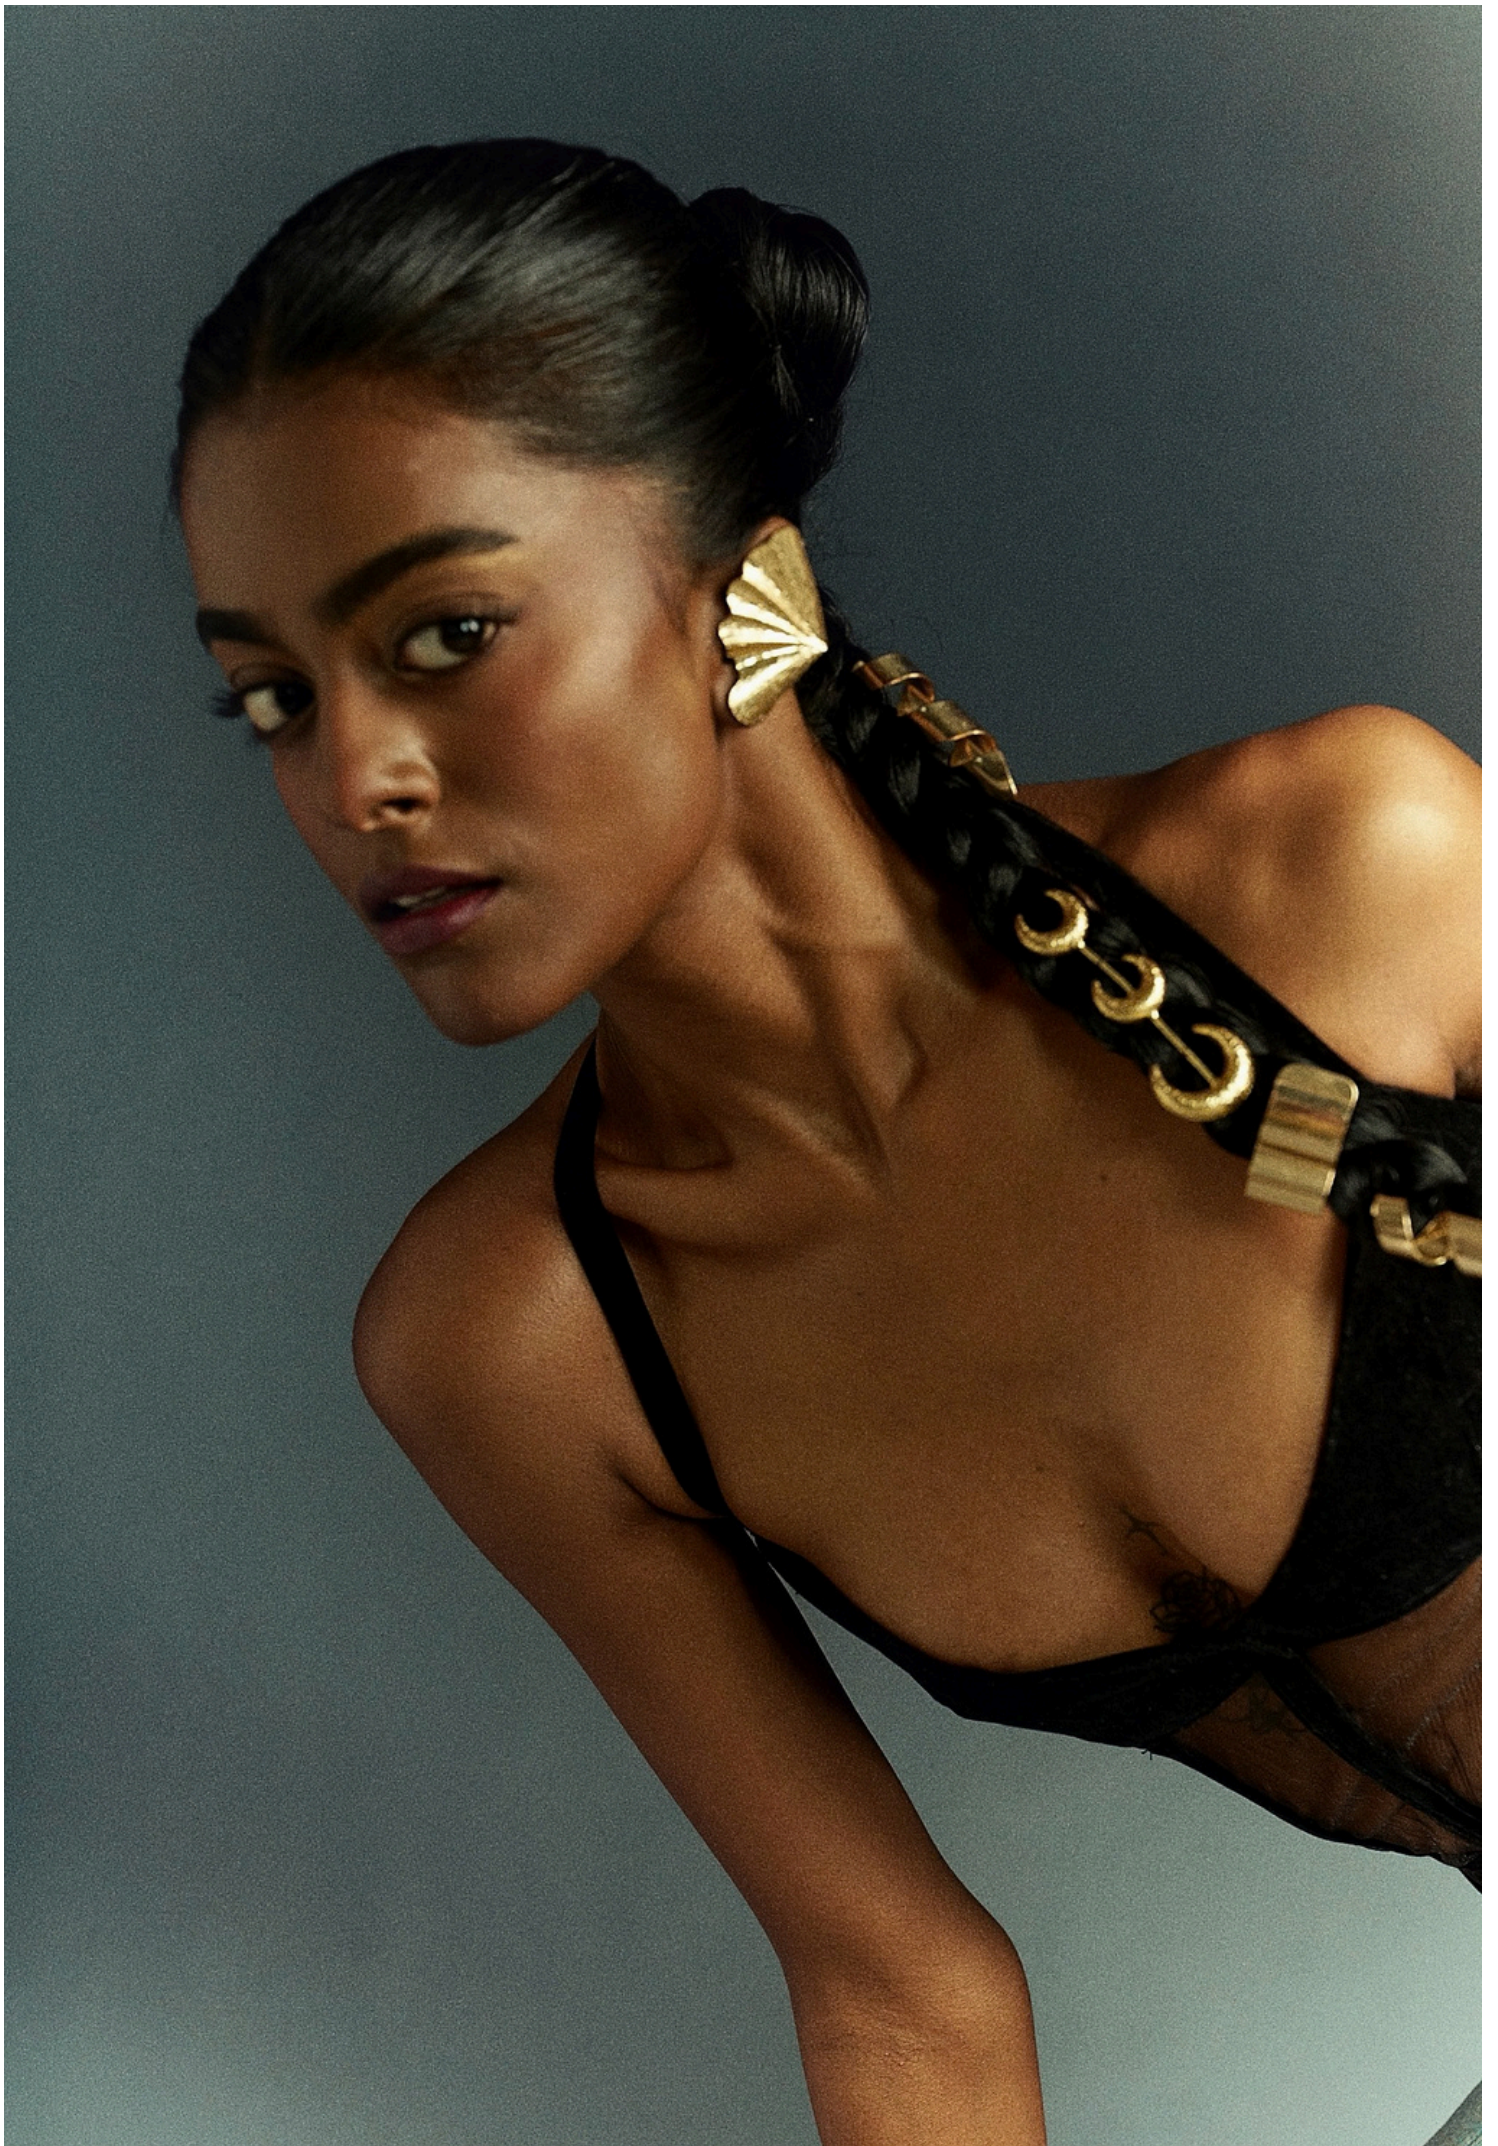

RESMA

beyondtalents

MALVIE
magazine

MEASUREMENTS

Height	Bust	Waist	Hips	Shoulder
5'4	30"	24"	31"	14"

FOR BOOKINGS CONTACT

9004977590/ beyondformodels@gmail.com